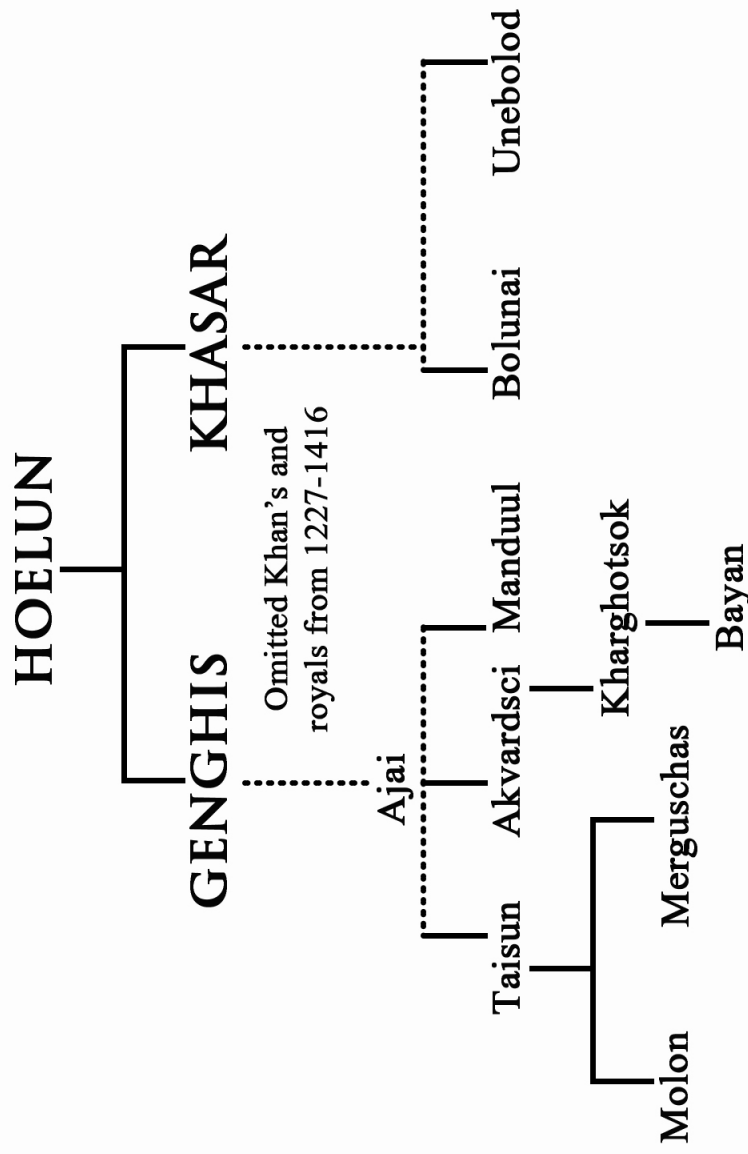

# Mongolia 1450 - 1500

## Key

- Rivers
- Borders
- Great Wall

0 100 200 300 400 500  
Miles

# ROYAL LINEAGE THROUGH 1464

While there are certainly other royals before Ajai, for the purposes of this series, only those after him will be listed to avoid confusion. Esen is not listed on this chart because he does not descend from this royal tree.